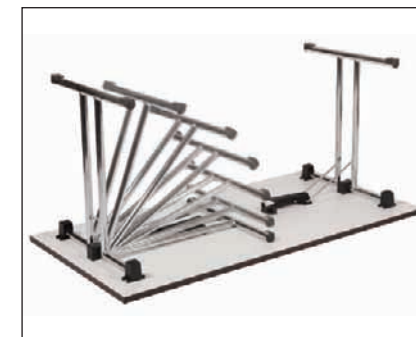

Robust 25mm top

Bright chrome folding leg frames

Frame locking mechanism

Solid build

Stackable when folded

H: 73 W: 160 D: 80cm

Table Top Thickness 2.5cm

Available from stock in beech, white or wenge effect